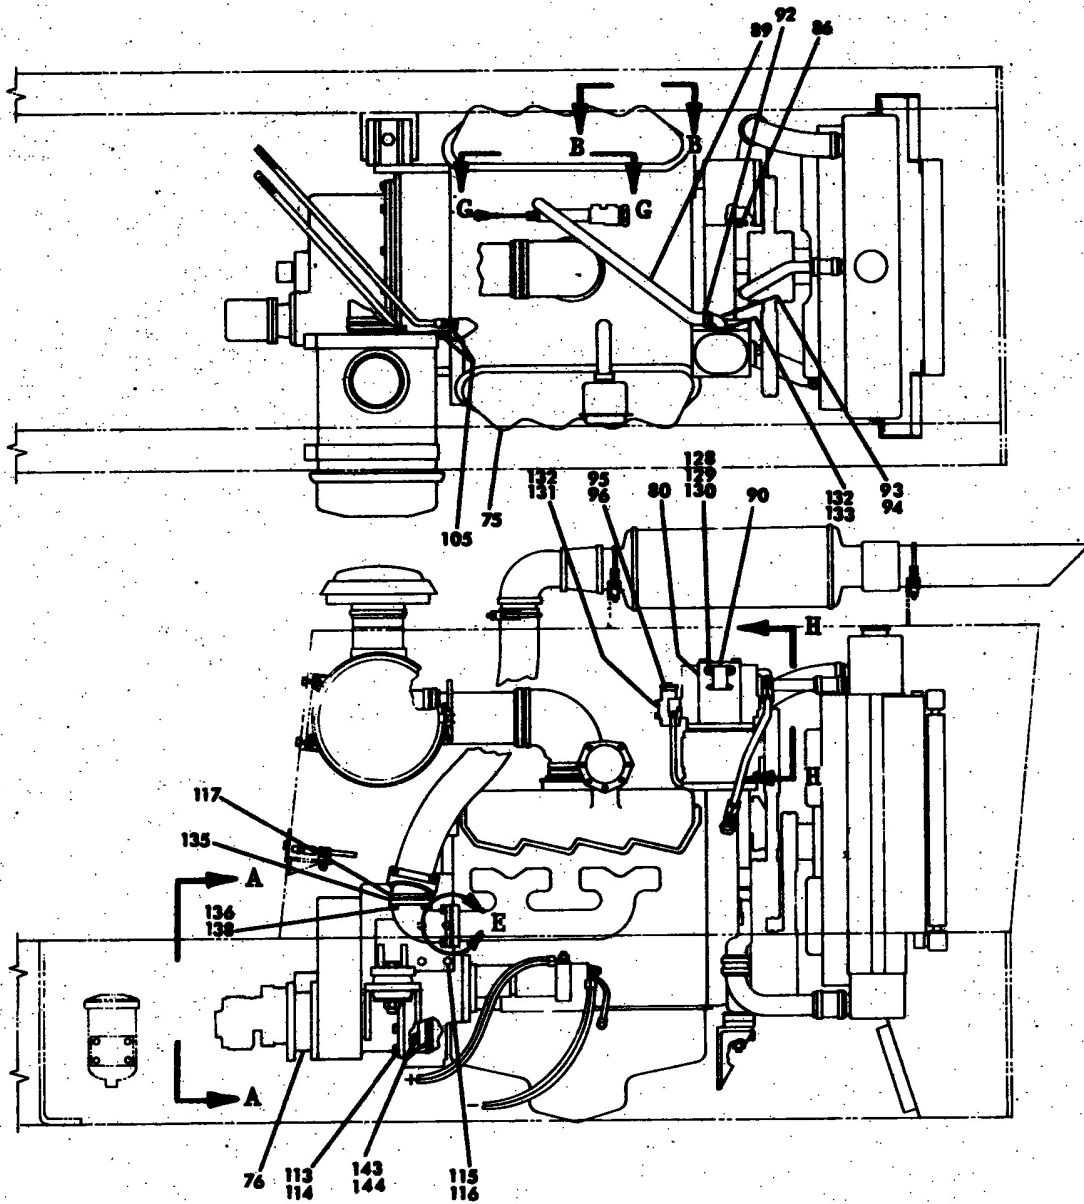

Manitowoc Crane Group

VIEW A-A

ENGINE OIL FILTERS

VIEW B-B

EXHAUST MANIFOLD

DETAIL E

VIEW C-C

AIR COMPRESSOR

VIEW H-H

Manitowoc Crane Group

6414000176

(SHEET 1 OF 2)

36XXXe 206